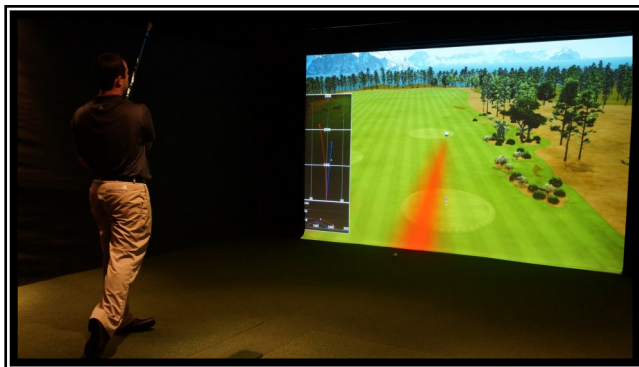

Avalon's Indoor Golf Center

FITTING AND INSTRUCTION

Did you ever think that you could be fitted like a PGA Tour player?
Now you can at Avalon's New Indoor Golf Center!

All Avalon members have access to two of the most state-of-the-art teaching simulators located at Avalon Lakes!

- Two state-of-the-art fitting simulators
- 3 HD cameras per simulator
- 60 frames per second video analysis
- Ball flight tracking technology
- Swing path analysis
- Pressure plates analyze weight distribution
- Launch angle
- Club head and ball speed
- Vertical attack
- Smash factor